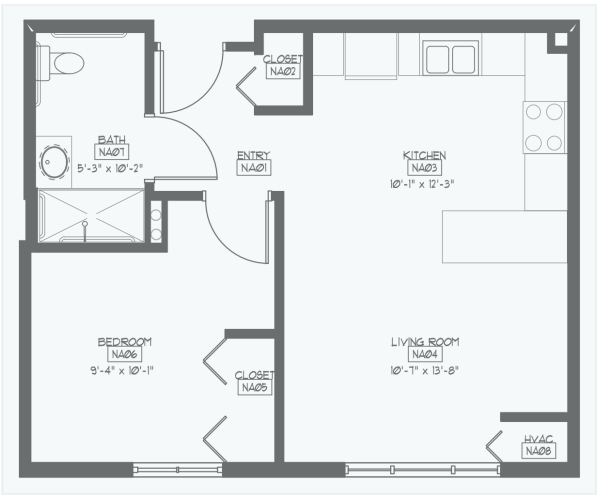

a full circle community

ONE BEDROOM		TWO BEDROOM	
RENT	INCOME RANGE	RENT	INCOME RANGE
\$427	\$12,500 - \$18,240	\$513	\$15,500 - \$22,800
\$855	\$25,650 - \$36,480	\$1,026	\$30,500 - \$45,600

- UNIT AMENITIES**
- All utilities included
 - All units accessible and sensory adaptable
 - Wood laminate floors throughout
 - Adjustable countertops and cabinets
 - Adjustable closet organizers