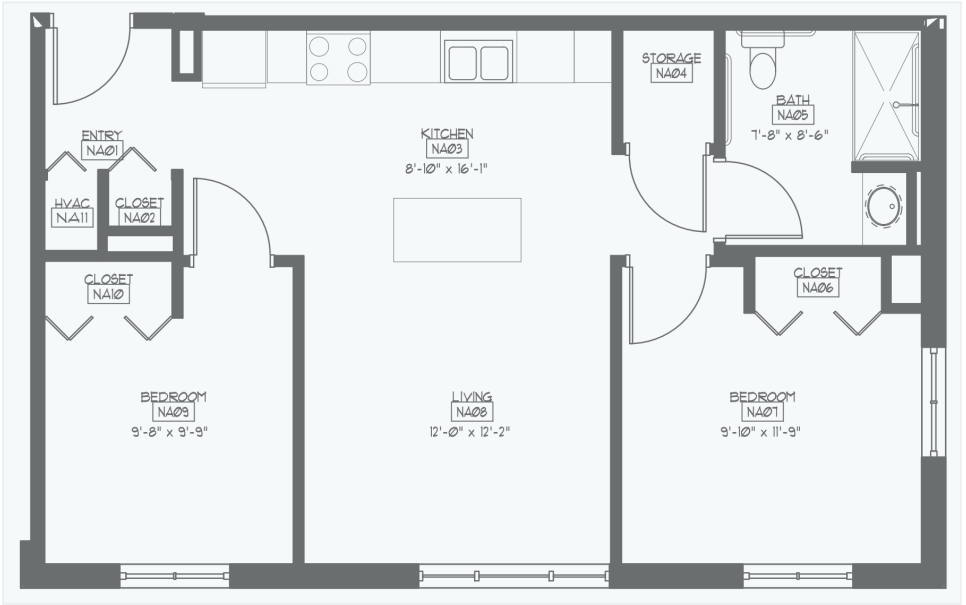

a full circle community

ONE BEDROOM		TWO BEDROOM	
RENT	INCOME RANGE	RENT	INCOME RANGE
\$427	\$12,500 - \$18,240	\$513	\$15,500 - \$22,800
\$855	\$25,650 - \$36,480	\$1,026	\$30,500 - \$45,600

- UNIT AMENITIES**
- All utilities included
 - All units accessible and sensory adaptable
 - Wood laminate floors throughout
 - Adjustable countertops and cabinets
 - Adjustable closet organizers