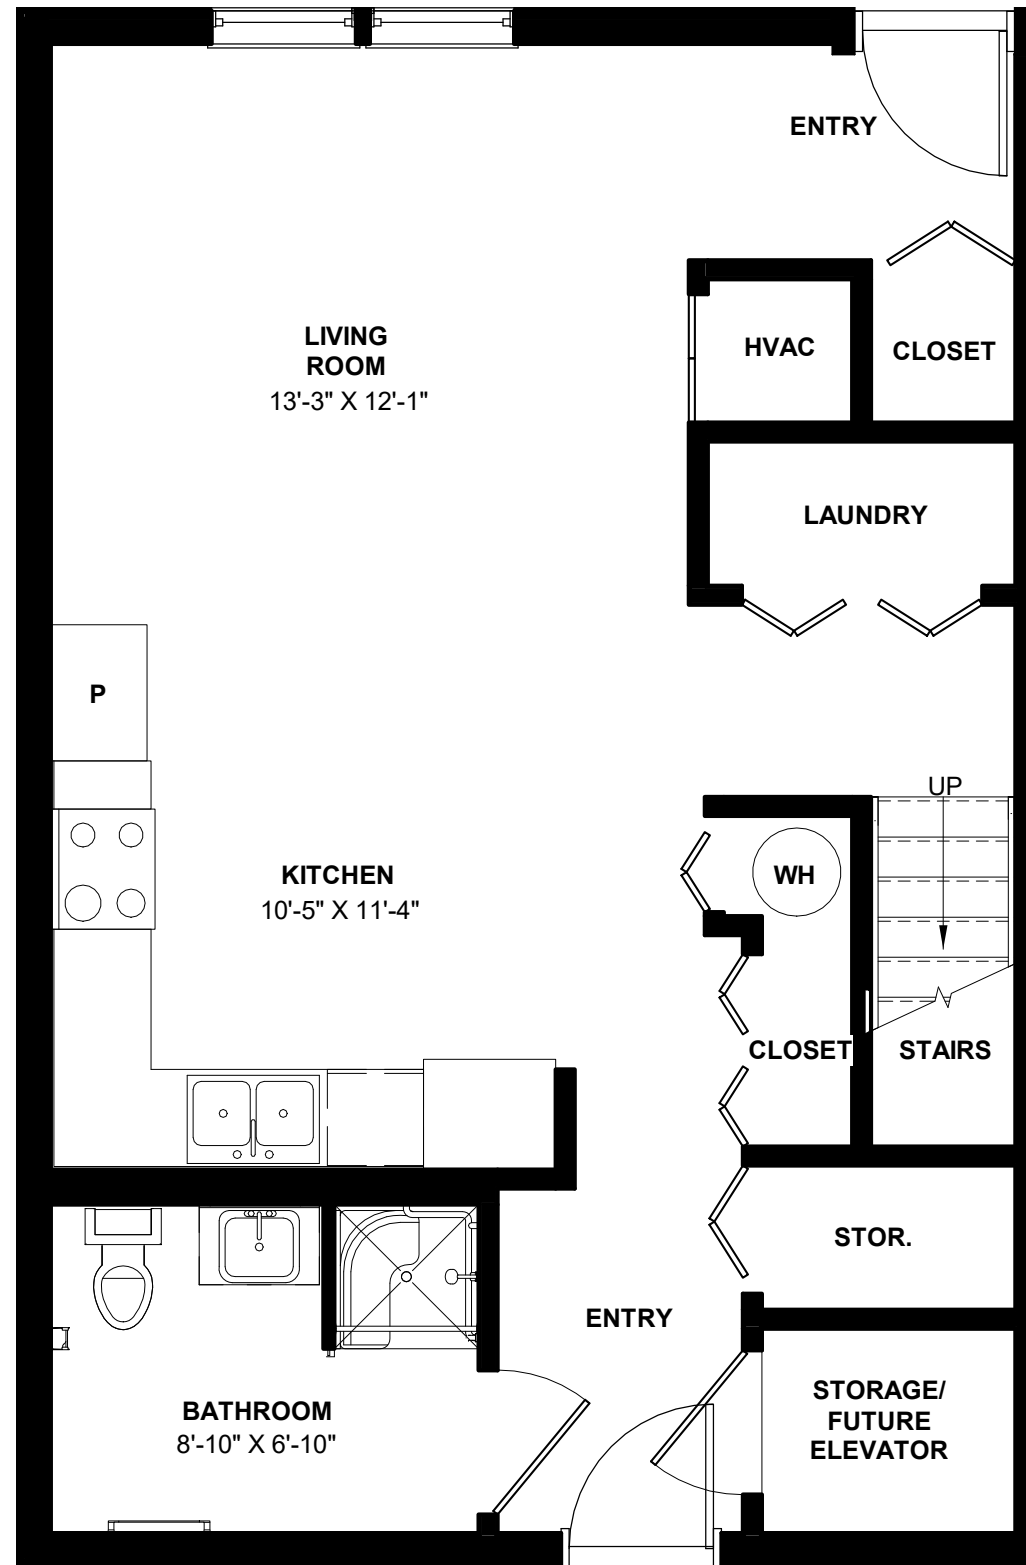

UNIT 101 - TYPE ADAPTABLE

596 SF

UNIT 202 - TYPE B

786 SF

UNIT 02 - ADAPTABLE

423 SF

UNIT 03

412 SF

UNIT 04 - TYPE A

370 SF

UNIT 05 - TYPE ADAPTABLE

498 SF

UNIT 07

356 SF

UNIT 08

340 SF

UNIT 09 - TYPE SENSORY

590 SF

UNIT 10

608 SF

UNIT 11

638 SF

FIRST FLOOR UNIT PLAN - TYPE A/ADAPTABLE

570 SF

SECOND FLOOR UNIT PLAN - TYPE A/ADAPTABLE

570 SF