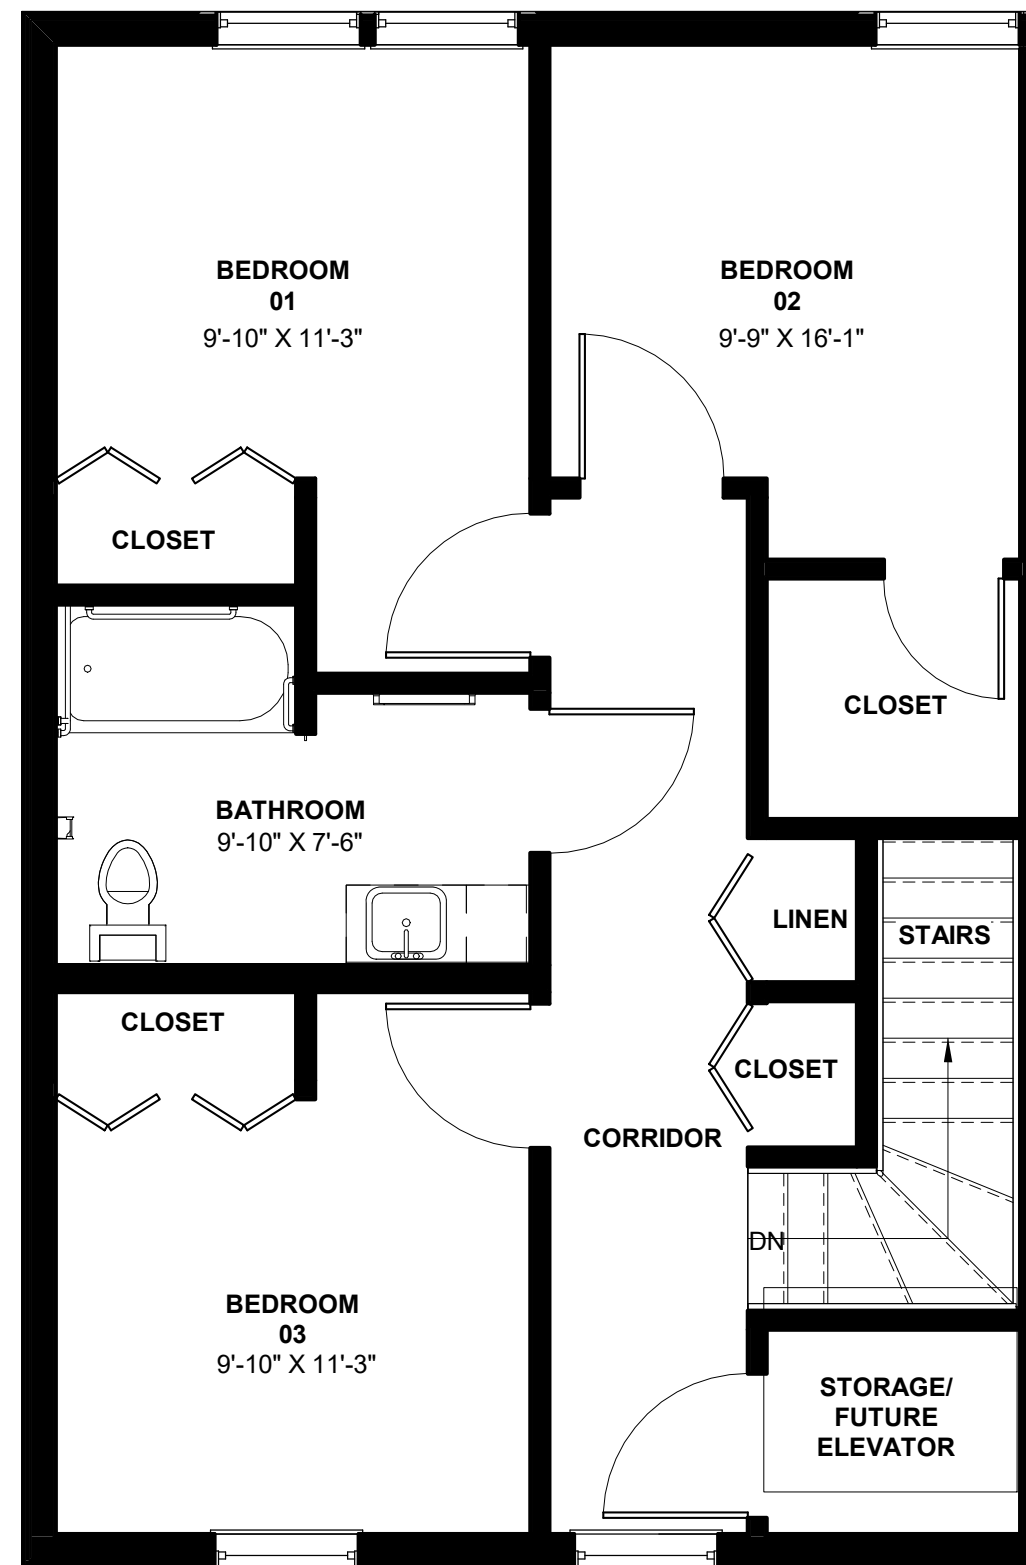

UNIT 101 - TYPE ADAPTABLE

596 SF

UNIT 202 - TYPE B

786 SF

UNIT 02 - ADAPTABLE

423 SF

UNIT 03

412 SF

UNIT 04 - TYPE A

370 SF

UNIT 05 - TYPE ADAPTABLE

498 SF

UNIT 07

356 SF

UNIT 08

340 SF

UNIT 09 - TYPE SENSORY

590 SF

UNIT 10

608 SF

UNIT 11

638 SF

FIRST FLOOR UNIT PLAN - TYPE A/ADAPTABLE

570 SF

SECOND FLOOR UNIT PLAN - TYPE A/ADAPTABLE

570 SF