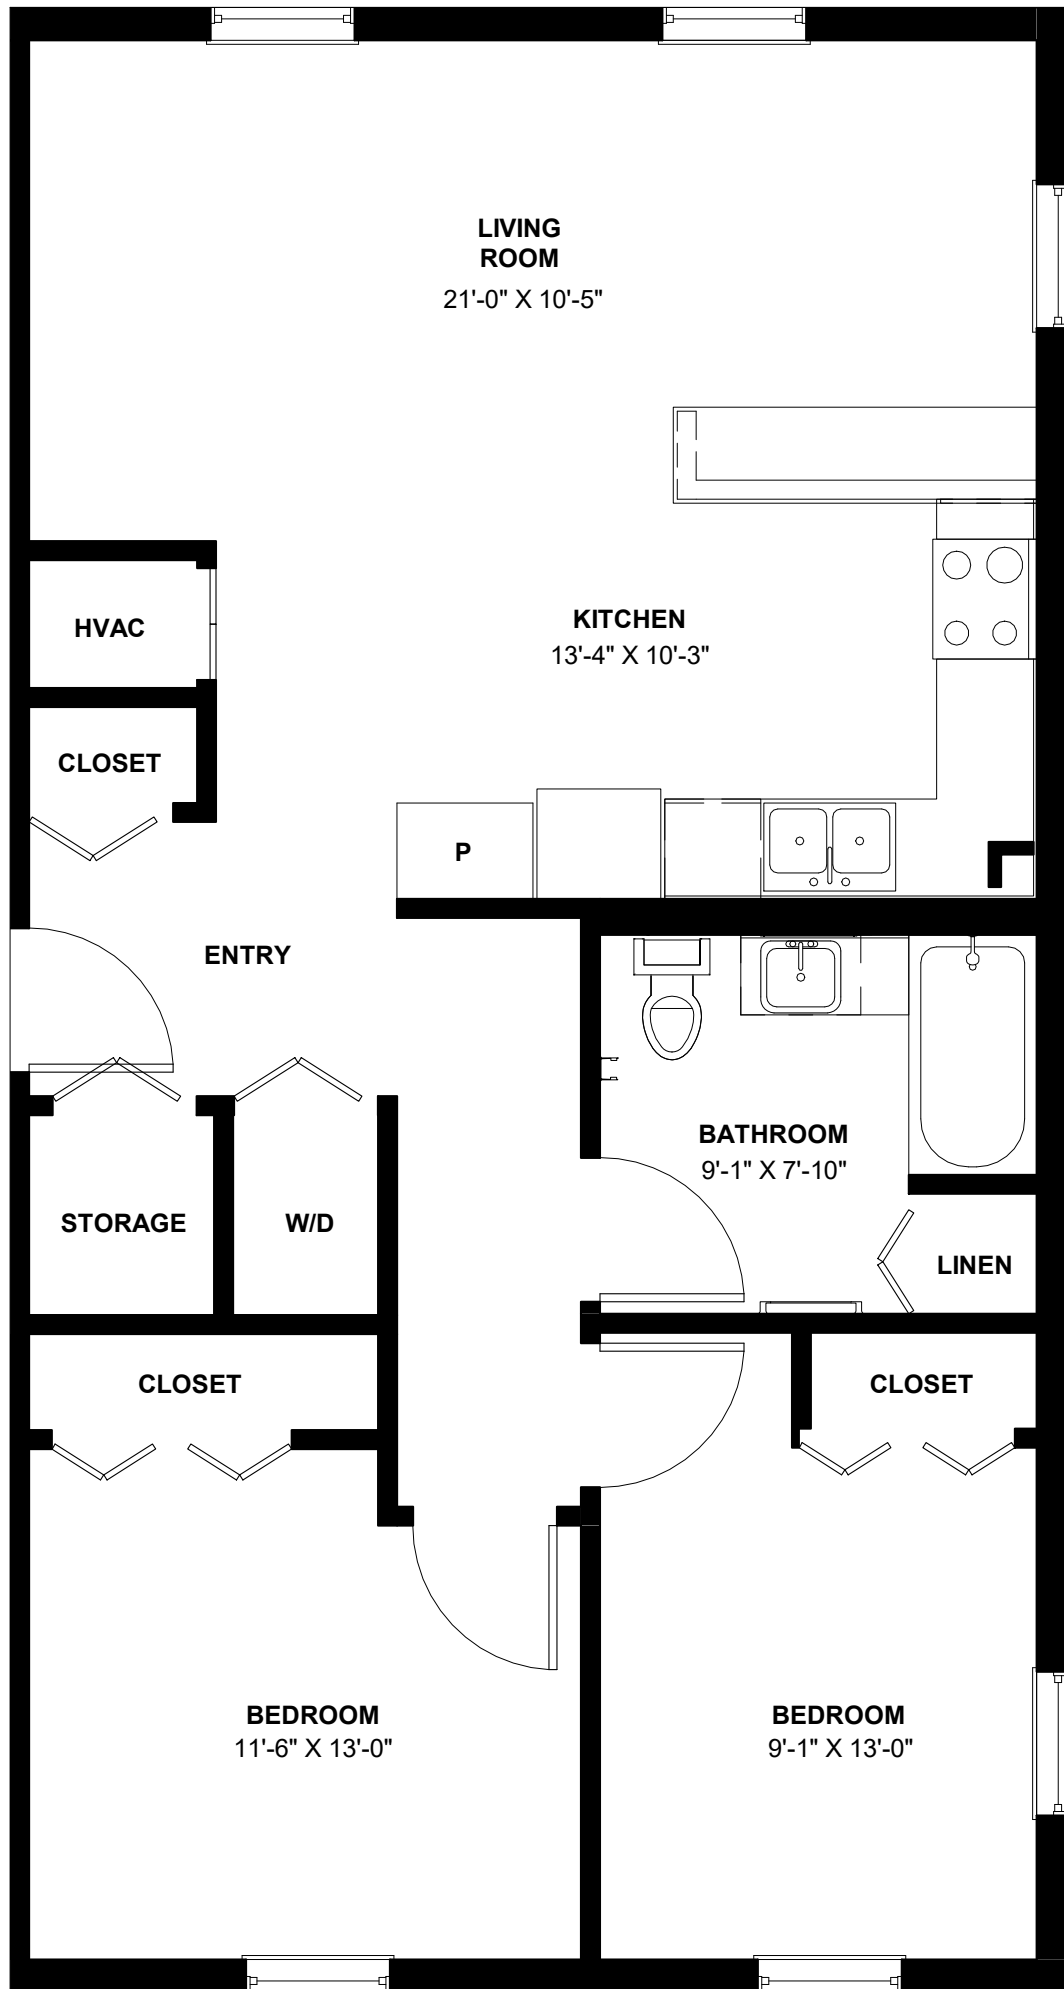

UNIT 101 - TYPE ADAPTABLE

596 SF

UNIT 202 - TYPE B

786 SF

UNIT 02 - ADAPTABLE

423 SF

UNIT 03

412 SF

UNIT 04 - TYPE A

370 SF

UNIT 05 - TYPE ADAPTABLE

498 SF

UNIT 07

356 SF

UNIT 08

340 SF

UNIT 09 - TYPE SENSORY

590 SF

UNIT 10

608 SF

UNIT 11

638 SF

FIRST FLOOR UNIT PLAN - TYPE A/ADAPTABLE

570 SF

SECOND FLOOR UNIT PLAN - TYPE A/ADAPTABLE

570 SF