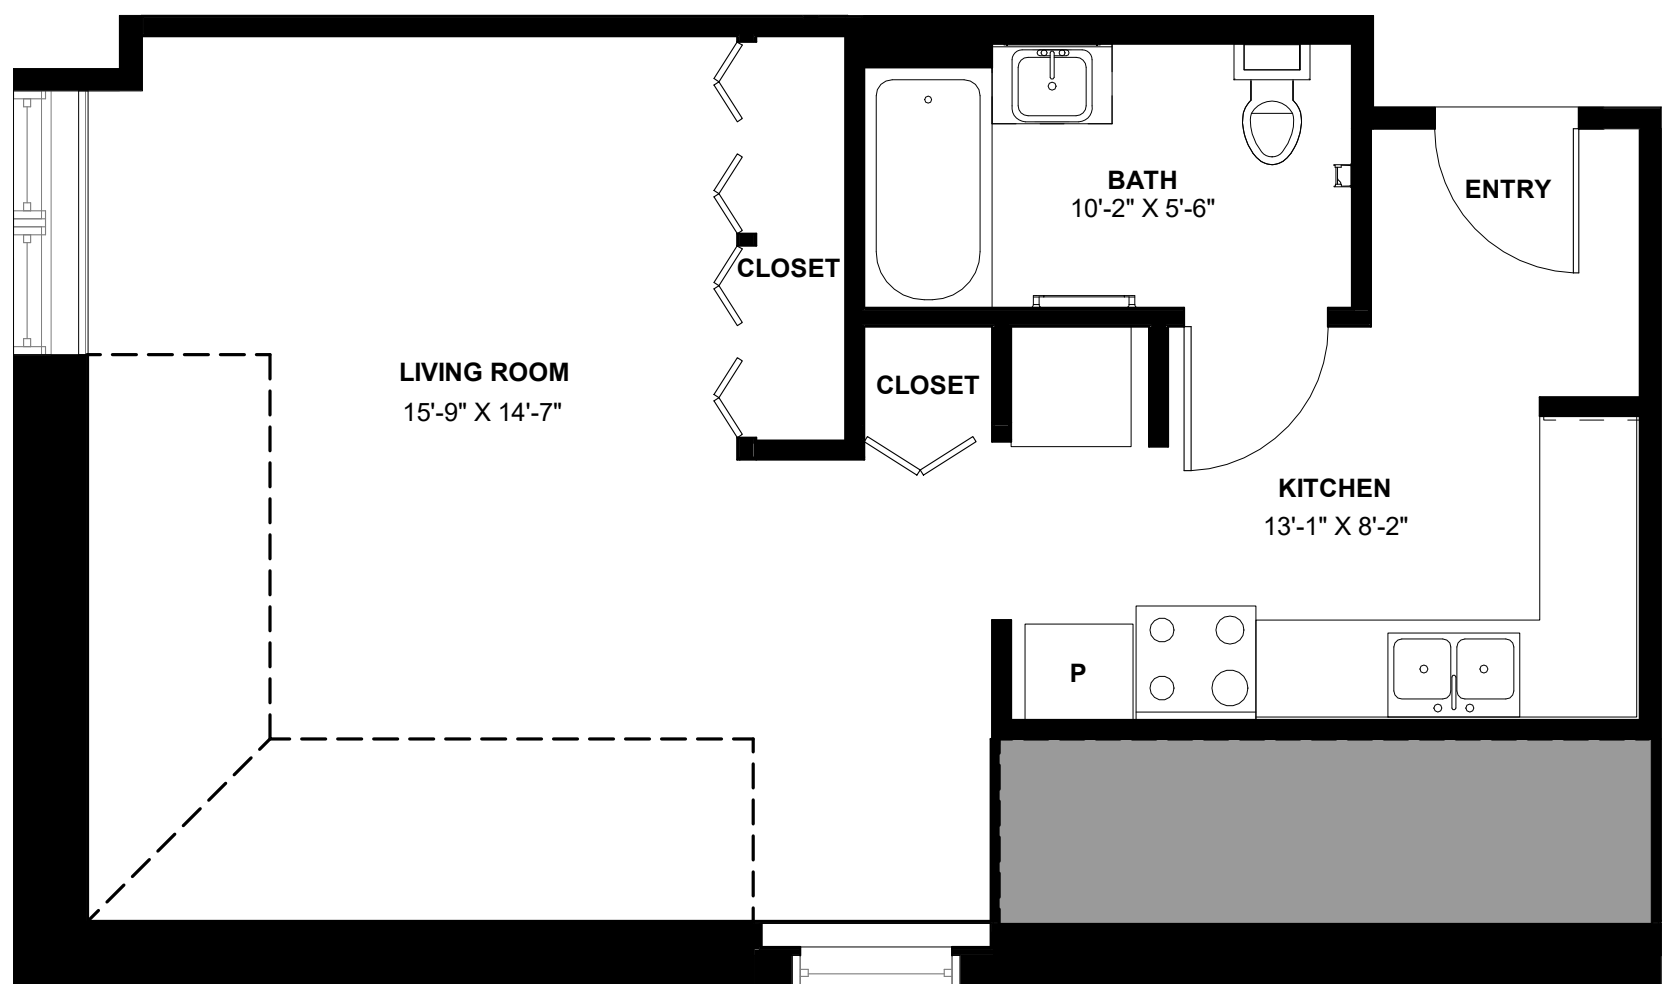

UNIT 101 - TYPE ADAPTABLE

596 SF

UNIT 202 - TYPE B

786 SF

UNIT 02 - ADAPTABLE

423 SF

UNIT 03

412 SF

UNIT 04 - TYPE A

370 SF

UNIT 05 - TYPE ADAPTABLE

498 SF

UNIT 07

356 SF

UNIT 08

340 SF

UNIT 09 - TYPE SENSORY

590 SF

UNIT 10

608 SF

UNIT 11

638 SF

FIRST FLOOR UNIT PLAN - TYPE A/ADAPTABLE

570 SF

SECOND FLOOR UNIT PLAN - TYPE A/ADAPTABLE

570 SF