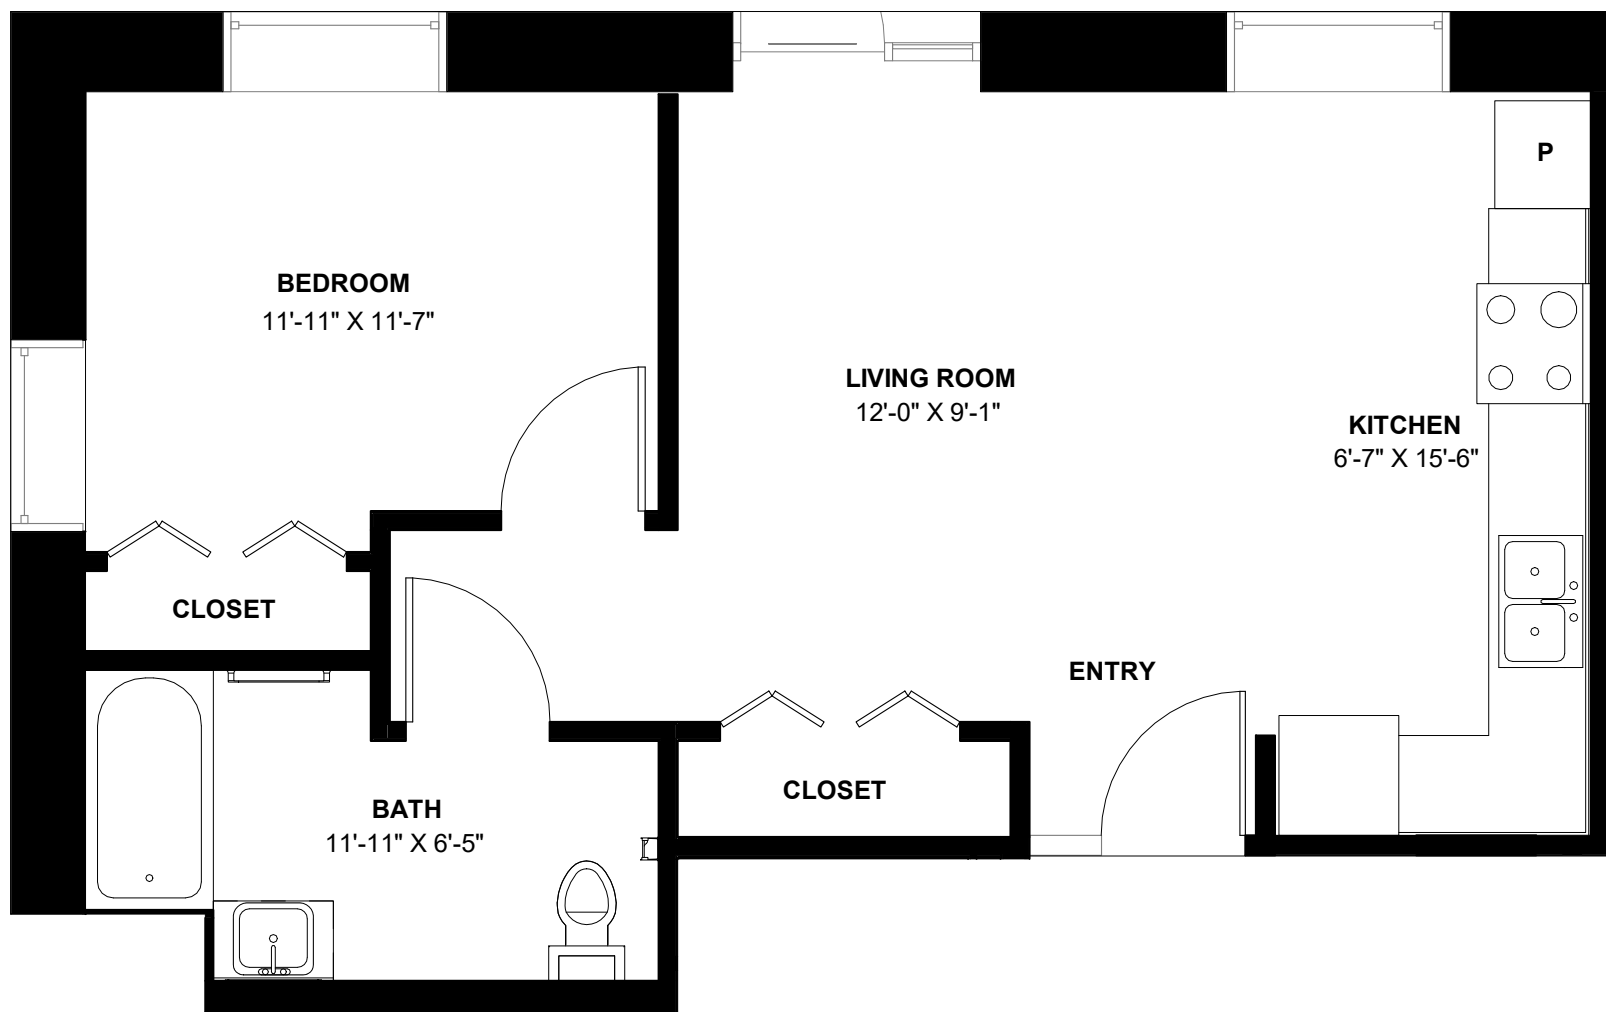

UNIT 101 - TYPE ADAPTABLE

596 SF

UNIT 202 - TYPE B

786 SF

UNIT 02 - ADAPTABLE

423 SF

UNIT 03

412 SF

UNIT 04 - TYPE A

370 SF

UNIT 05 - TYPE ADAPTABLE

498 SF

UNIT 07

356 SF

UNIT 08

340 SF

UNIT 09 - TYPE SENSORY

590 SF

UNIT 10

608 SF

UNIT 11

638 SF

FIRST FLOOR UNIT PLAN - TYPE A/ADAPTABLE

570 SF

SECOND FLOOR UNIT PLAN - TYPE A/ADAPTABLE

570 SF