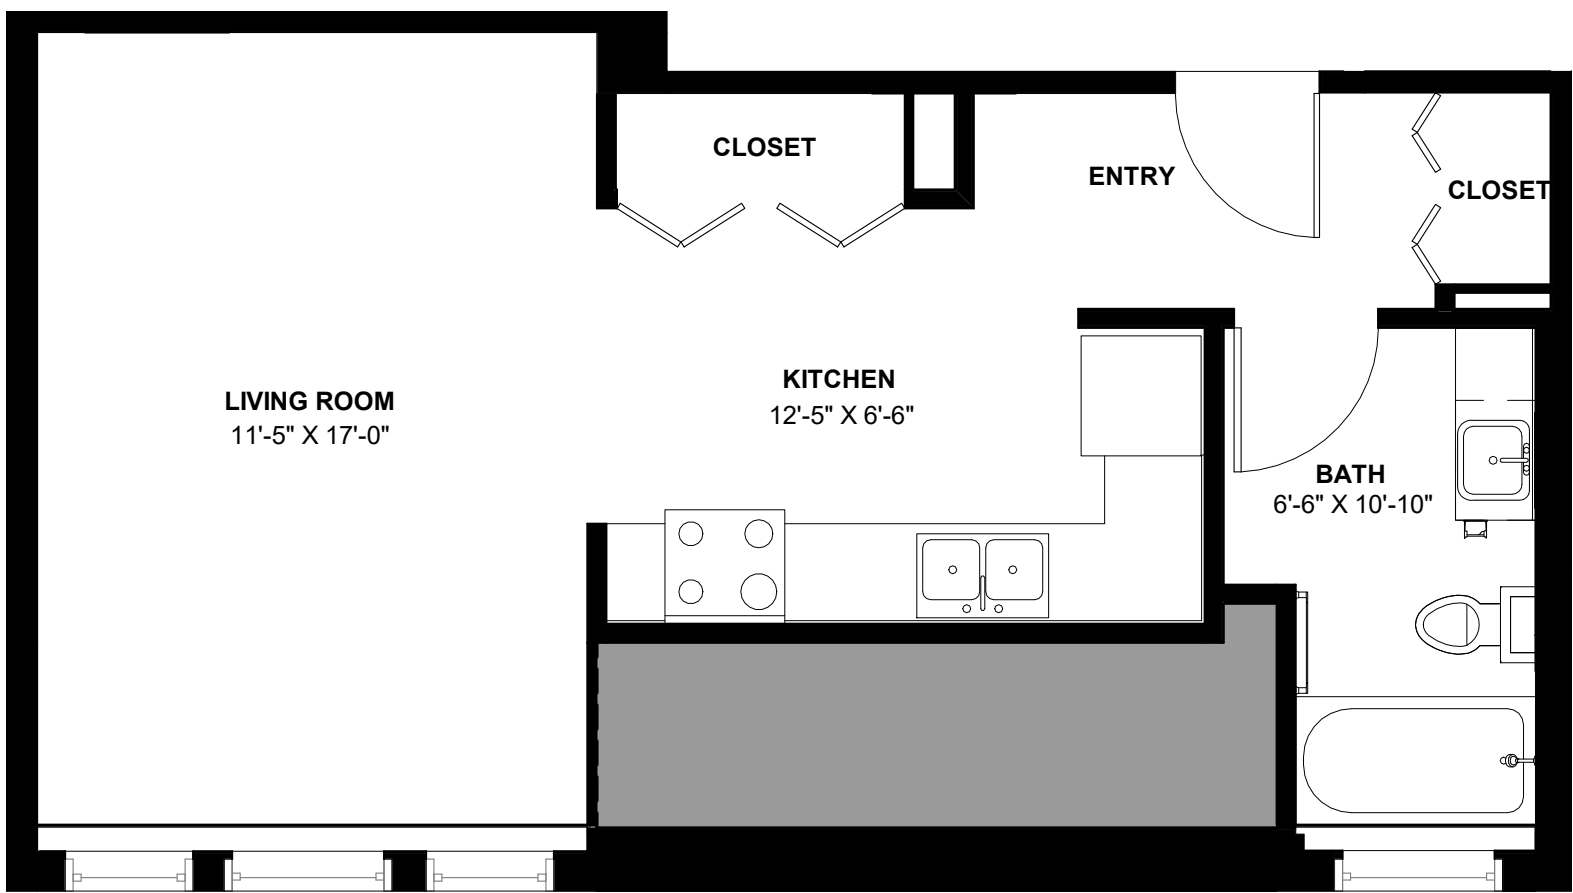

UNIT 101 - TYPE ADAPTABLE

596 SF

UNIT 202 - TYPE B

786 SF

UNIT 02 - ADAPTABLE

423 SF

UNIT 03

412 SF

UNIT 04 - TYPE A

370 SF

UNIT 05 - TYPE ADAPTABLE

498 SF

UNIT 07

356 SF

UNIT 08

340 SF

UNIT 09 - TYPE SENSORY

590 SF

UNIT 10

608 SF

UNIT 11

638 SF

FIRST FLOOR UNIT PLAN - TYPE A/ADAPTABLE

570 SF

SECOND FLOOR UNIT PLAN - TYPE A/ADAPTABLE

570 SF