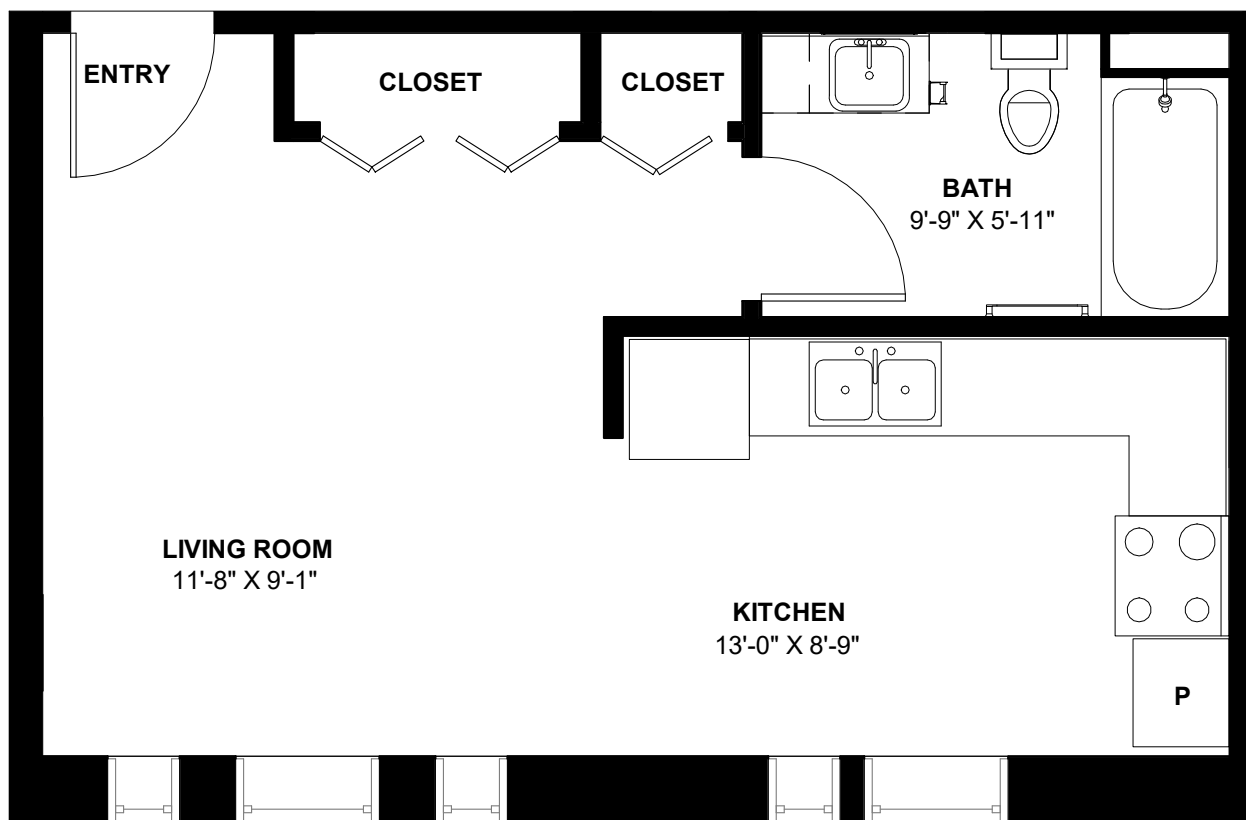

UNIT 101 - TYPE ADAPTABLE

596 SF

UNIT 202 - TYPE B

786 SF

UNIT 02 - ADAPTABLE

423 SF

UNIT 03

412 SF

UNIT 04 - TYPE A

370 SF

UNIT 05 - TYPE ADAPTABLE

498 SF

UNIT 07

356 SF

UNIT 08

340 SF

UNIT 09 - TYPE SENSORY

590 SF

UNIT 10

608 SF

UNIT 11

638 SF

FIRST FLOOR UNIT PLAN - TYPE A/ADAPTABLE

570 SF

SECOND FLOOR UNIT PLAN - TYPE A/ADAPTABLE

570 SF