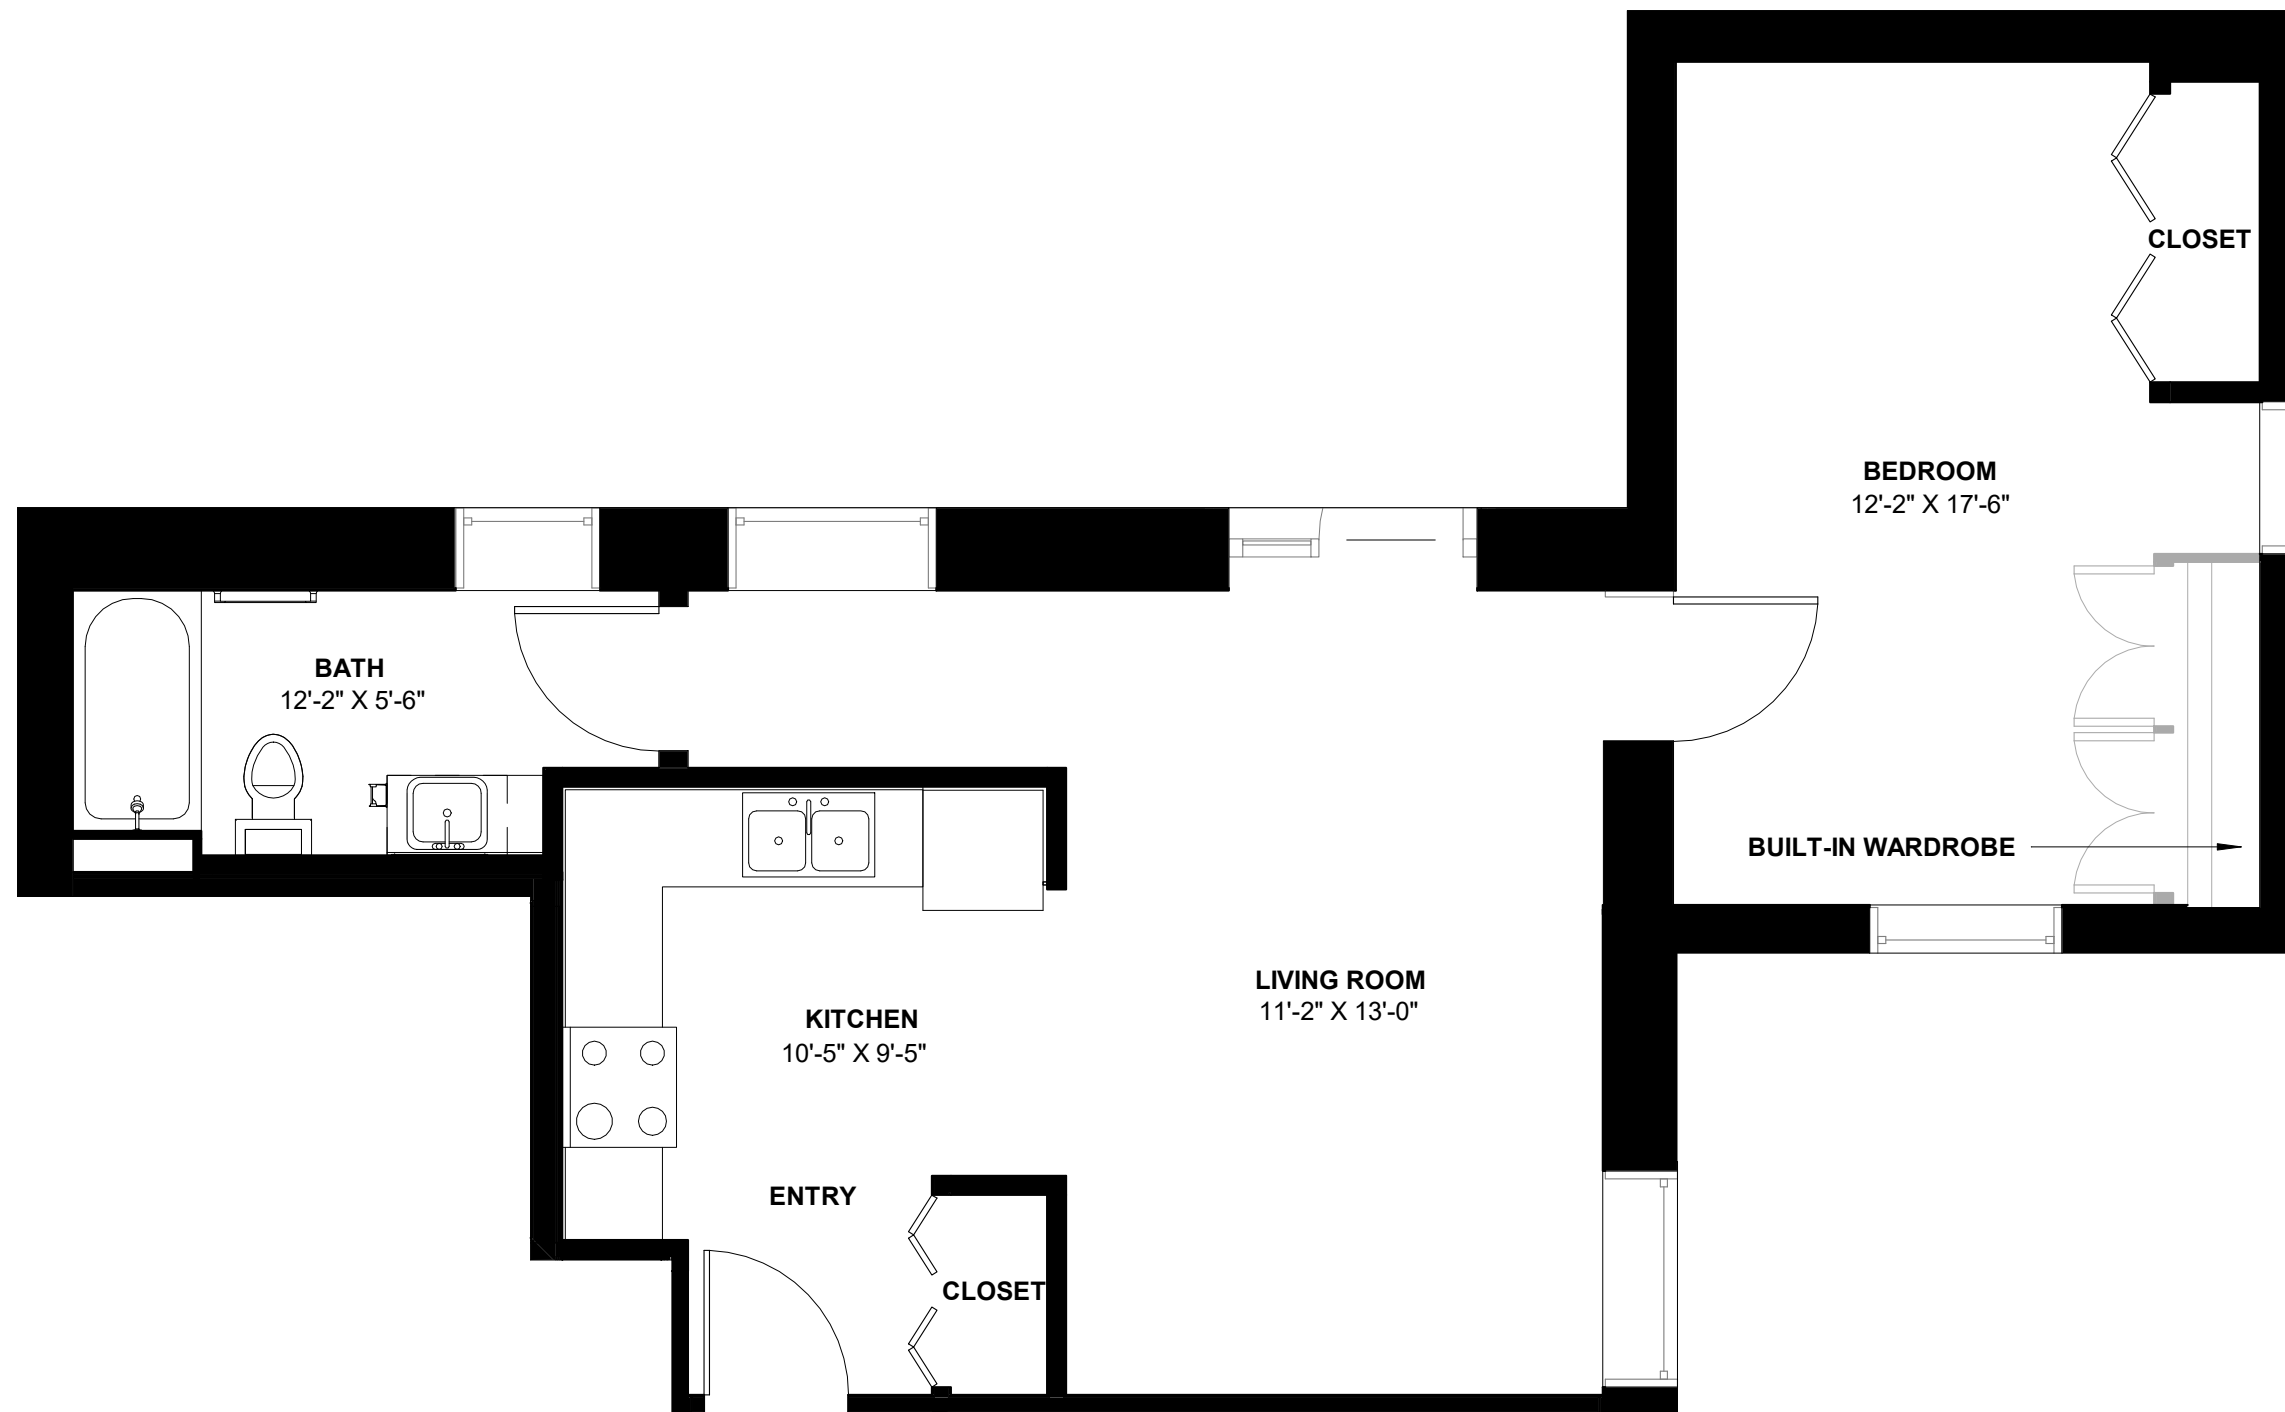

UNIT 101 - TYPE ADAPTABLE

596 SF

UNIT 202 - TYPE B

786 SF

UNIT 02 - ADAPTABLE

423 SF

UNIT 03

412 SF

UNIT 04 - TYPE A

370 SF

UNIT 05 - TYPE ADAPTABLE

498 SF

UNIT 07

356 SF

UNIT 08

340 SF

UNIT 09 - TYPE SENSORY

590 SF

UNIT 10

608 SF

UNIT 11

638 SF

FIRST FLOOR UNIT PLAN - TYPE A/ADAPTABLE

570 SF

SECOND FLOOR UNIT PLAN - TYPE A/ADAPTABLE

570 SF