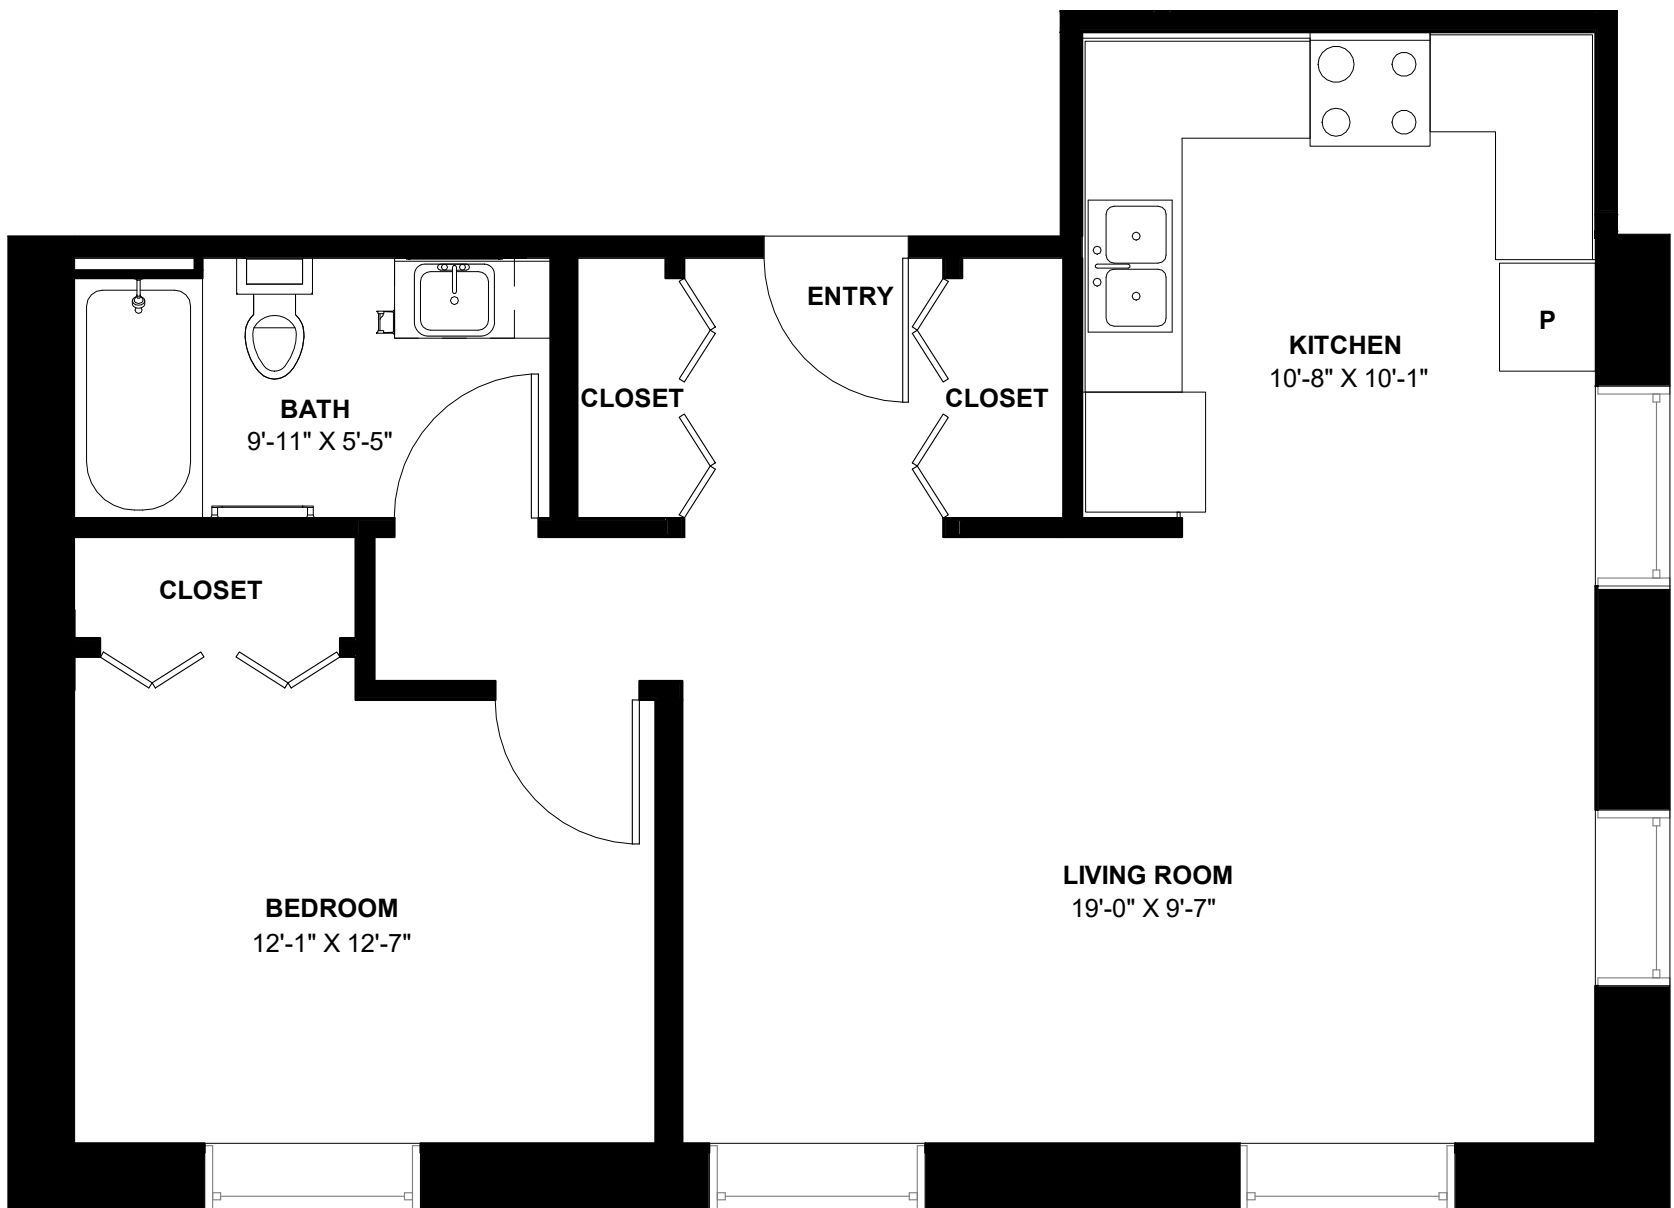

UNIT 101 - TYPE ADAPTABLE

596 SF

UNIT 202 - TYPE B

786 SF

UNIT 02 - ADAPTABLE

423 SF

UNIT 03

412 SF

UNIT 04 - TYPE A

370 SF

UNIT 05 - TYPE ADAPTABLE

498 SF

UNIT 07

356 SF

UNIT 08

340 SF

UNIT 09 - TYPE SENSORY

590 SF

UNIT 10

608 SF

UNIT 11

638 SF

FIRST FLOOR UNIT PLAN - TYPE A/ADAPTABLE

570 SF

SECOND FLOOR UNIT PLAN - TYPE A/ADAPTABLE

570 SF