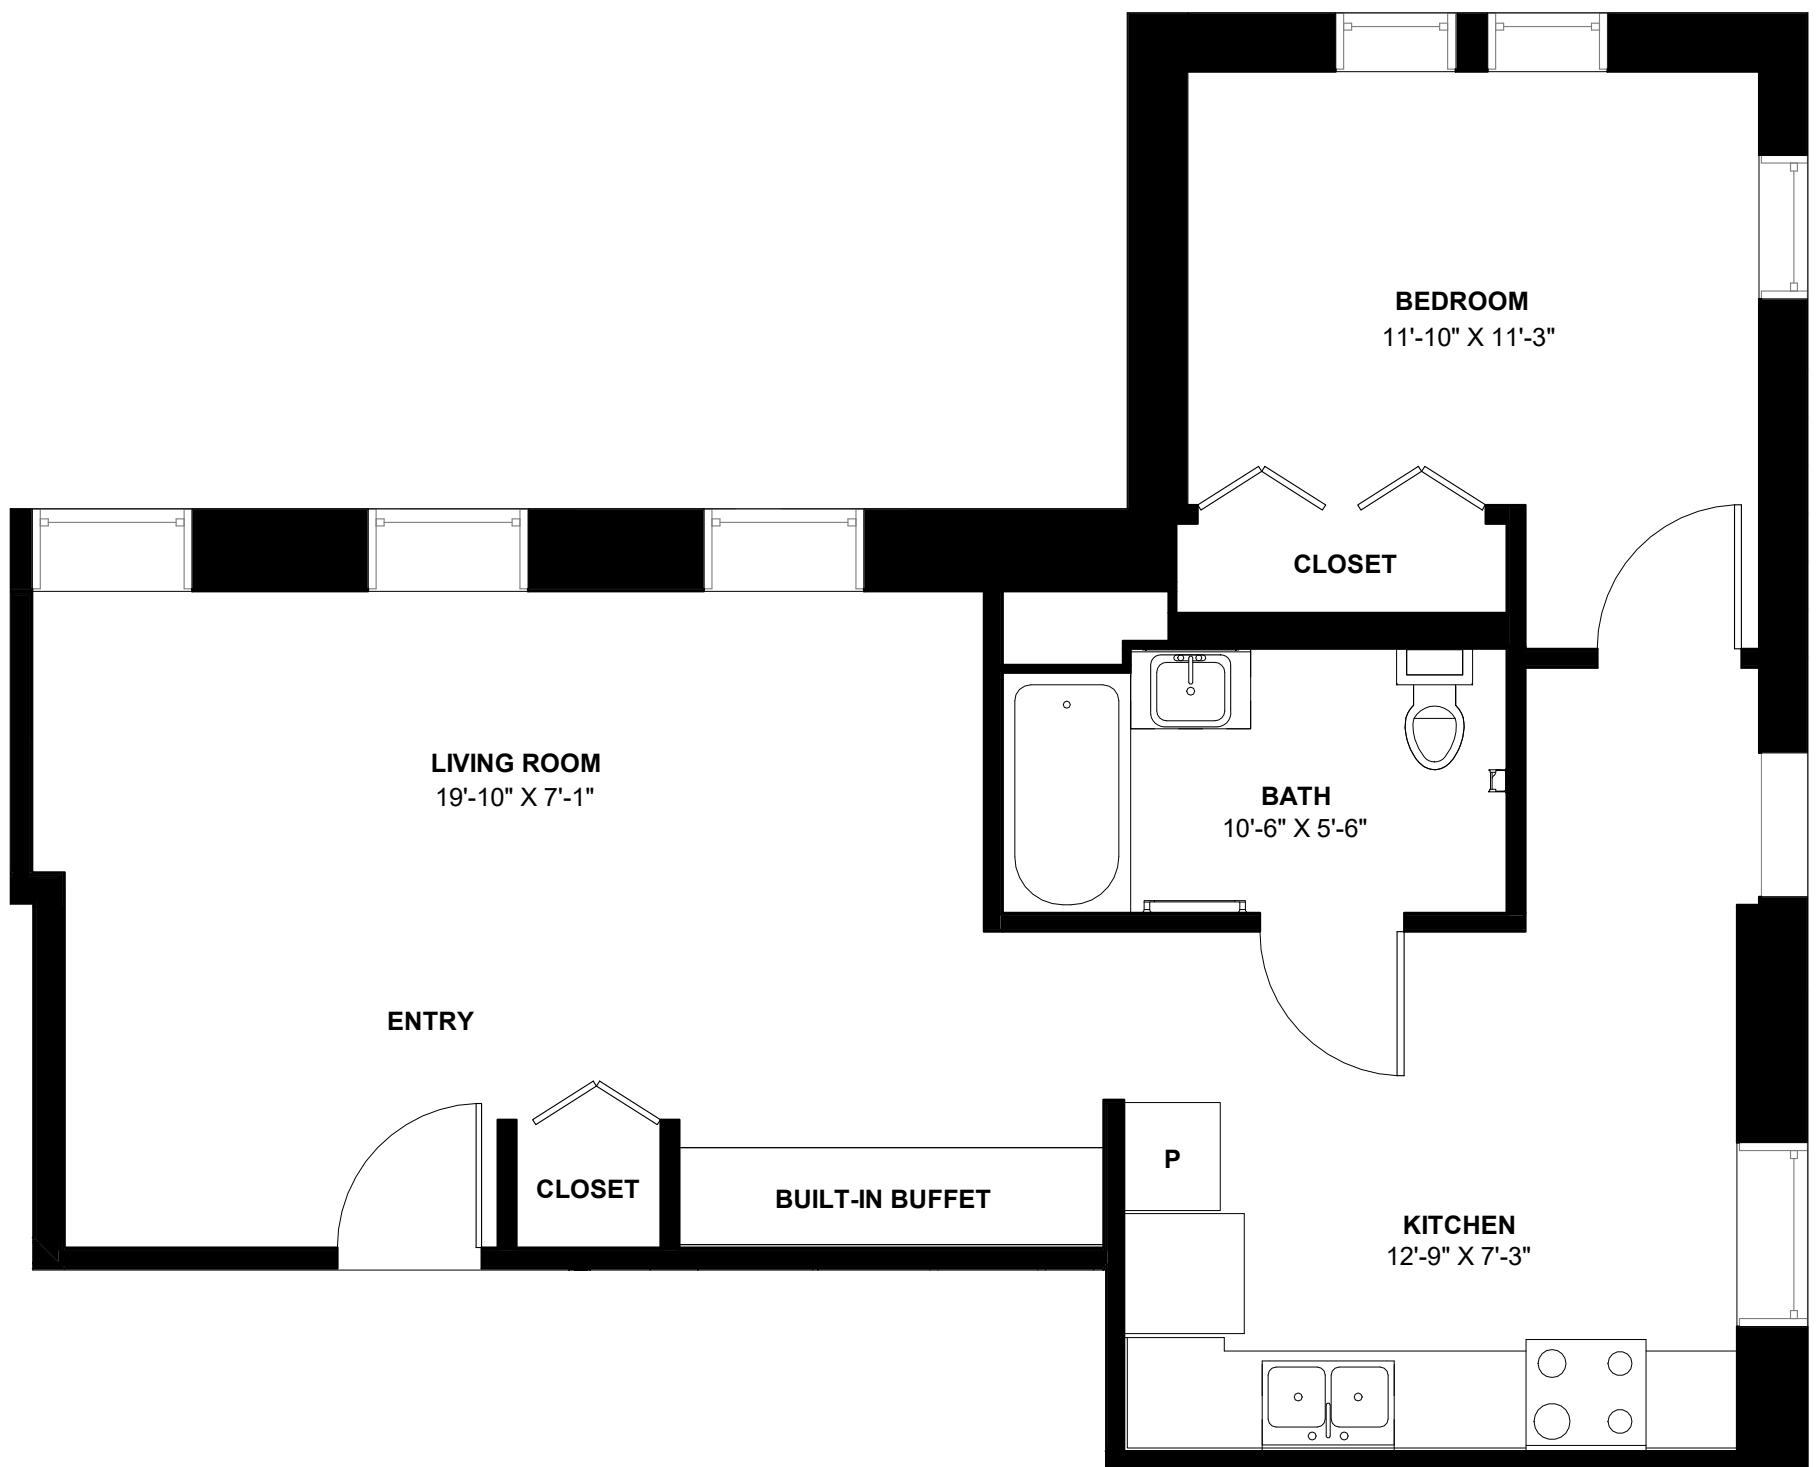

UNIT 101 - TYPE ADAPTABLE

596 SF

UNIT 202 - TYPE B

786 SF

UNIT 02 - ADAPTABLE

423 SF

UNIT 03

412 SF

UNIT 04 - TYPE A

370 SF

UNIT 05 - TYPE ADAPTABLE

498 SF

UNIT 07

356 SF

UNIT 08

340 SF

UNIT 09 - TYPE SENSORY

590 SF

UNIT 10

608 SF

UNIT 11

638 SF

FIRST FLOOR UNIT PLAN - TYPE A/ADAPTABLE

570 SF

SECOND FLOOR UNIT PLAN - TYPE A/ADAPTABLE

570 SF