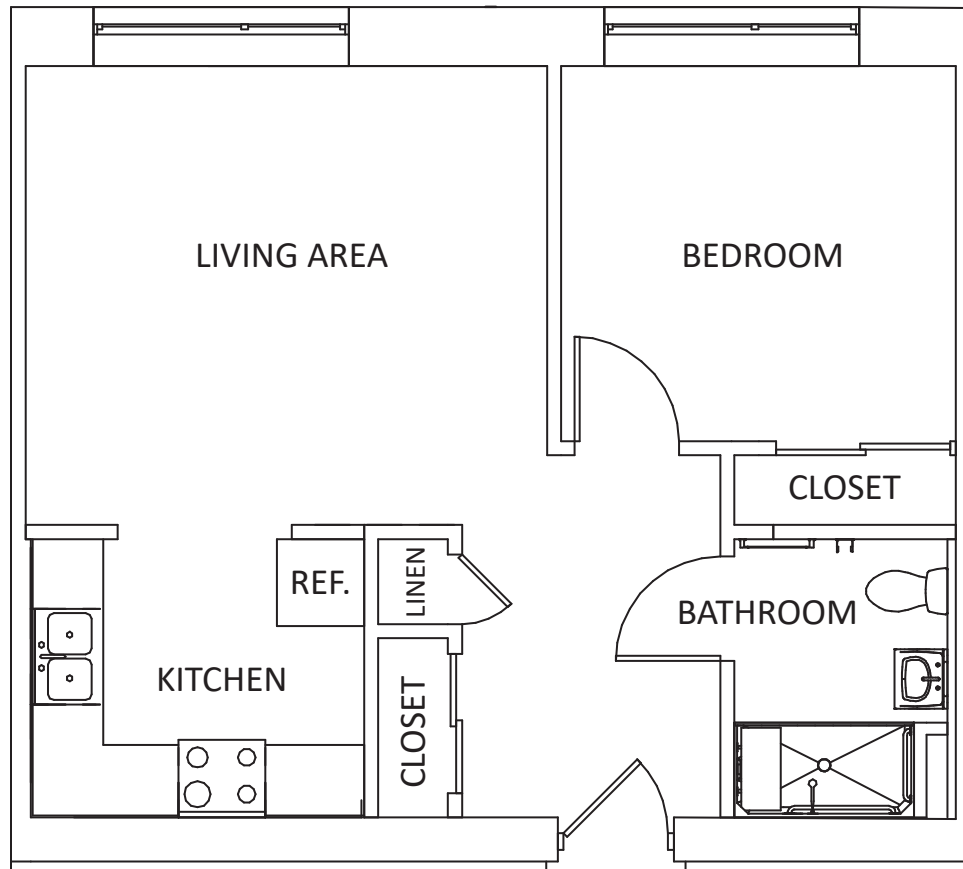

BRAINERD SENIOR CENTER

8915 S. Loomis Street
Chicago, IL 60620

ONE BEDROOM

Unit Type 3.1
573 sq. ft.

FULL CIRCLE
communities

Your actual apartment may look different from the floor plan shown. Sizes and layouts vary by unit.