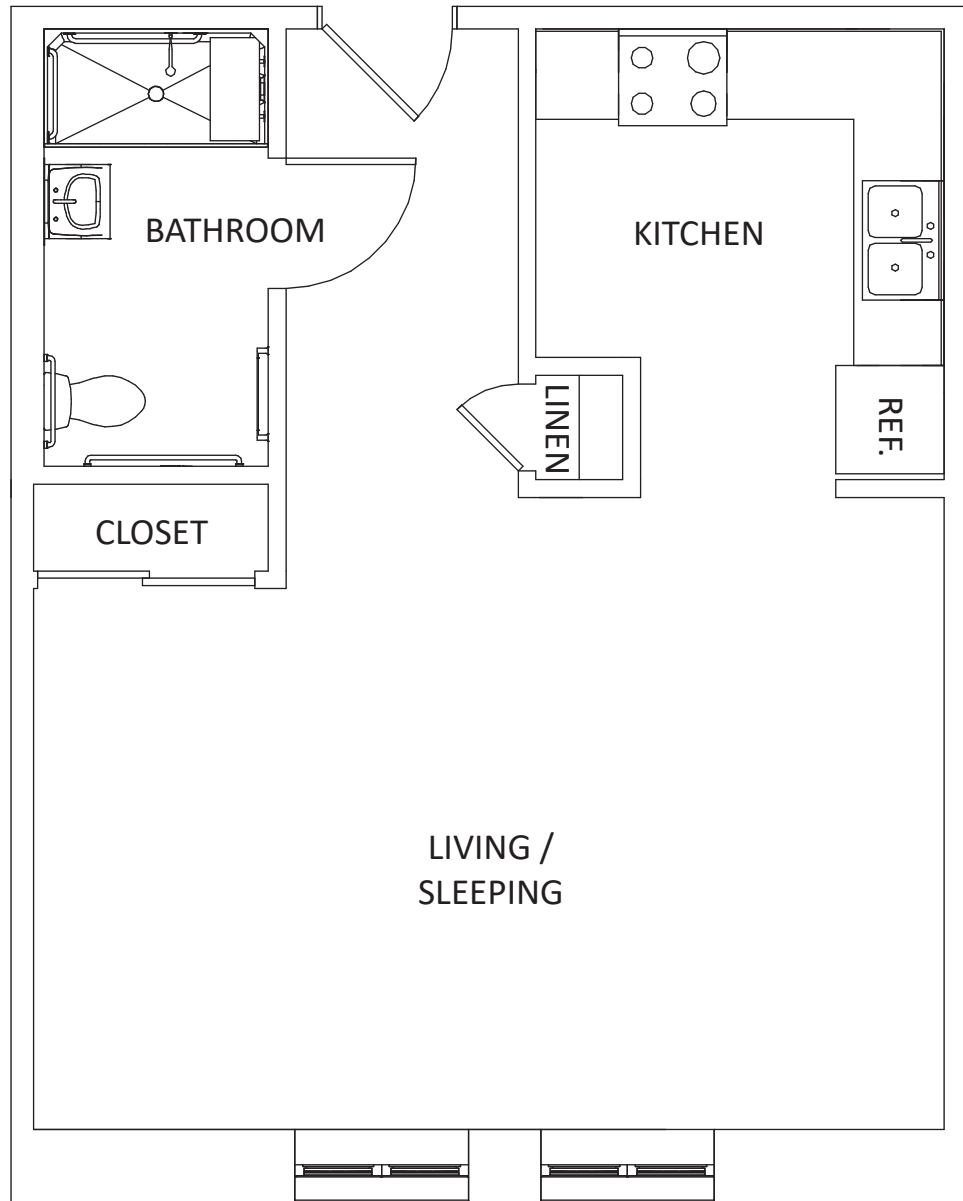

**BRAINERD SENIOR CENTER**

8915 S. Loomis Street  
Chicago, IL 60620

**STUDIO**

Unit Type 2  
530 sq. ft.

**FULL CIRCLE**  
communities

*Your actual apartment may look different from the floor plan shown. Sizes and layouts vary by unit.*