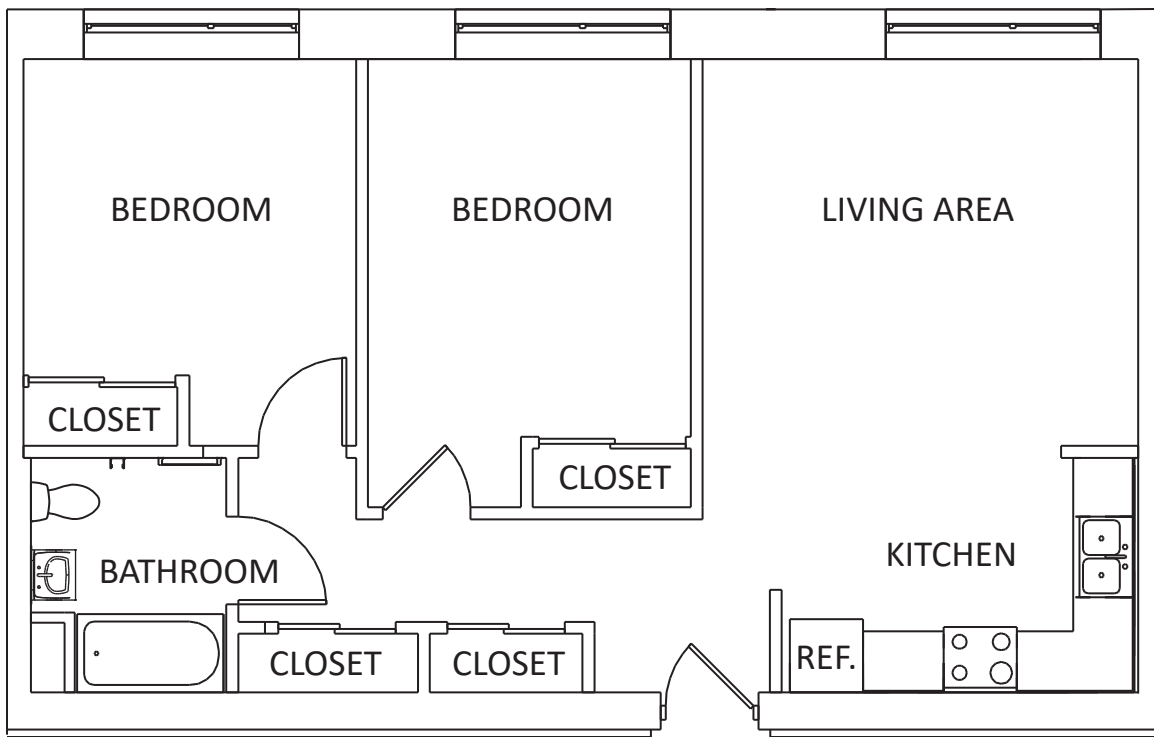

BRAINERD SENIOR CENTER

8915 S. Loomis Street
Chicago, IL 60620

TWO BEDROOM

Unit Type 5
817 sq. ft.

FULL CIRCLE
communities

Your actual apartment may look different from the floor plan shown. Sizes and layouts vary by unit.